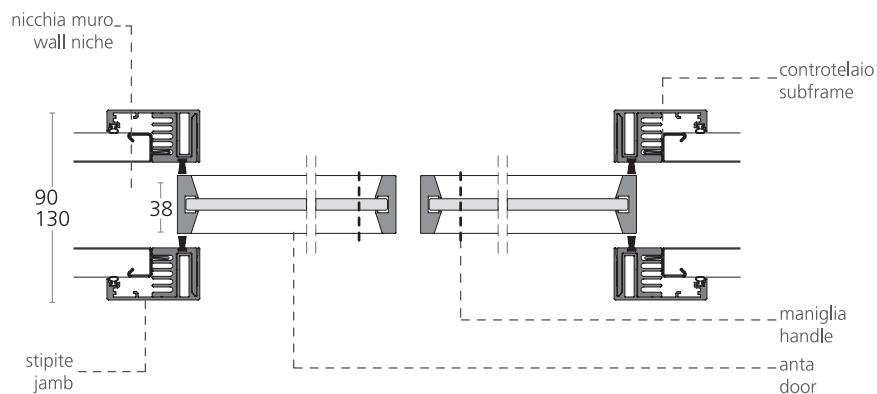

SHERAZADE

Design Piero Lissoni

SHERAZADE POCKET FRAME

codice
code
SPOF2M