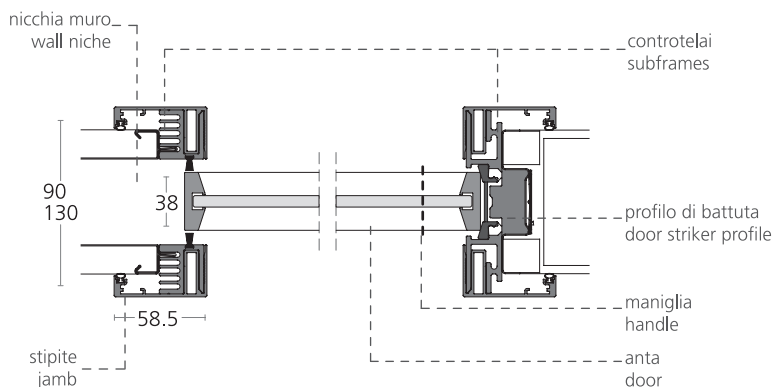

SHERAZADE

Design Piero Lissoni

SHERAZADE POCKET FRAME

Le ante **Sherazade Pocket Frame**, prodotte su misura e perfettamente integrabili nei più diffusi sistemi di porte scorrevoli a scomparsa con stipite hanno un vetro temperato monolitico da 6 mm o stratificato 3+3 mm inserito tramite una guarnizione al centro di un telaio d'alluminio, fornito in cinque diverse finiture.

La porta viene fornita completa di stipite telescopico in alluminio per pareti con spessore da 90 a 130 mm nella stessa finitura del telaio dell'anta.

I vetri, disponibili in una vastissima gamma di finiture, sono certificati secondo le normative di sicurezza ANSI Z97.1 e UNI ENI 2150 (ad eccezione di 533. armato).

Sono disponibili anche pannelli in gres o in legno, con diverse finiture ed essenze.

Le due versioni ad anta singola e ad anta doppia possono essere fornite con o senza serratura.

A richiesta vengono forniti anche i controtelai per cartongesso e intonaco.

The **Sherazade Pocket Frame** doors are custommade, can be integrated into the most common common systems of sliding pocket doors with jamb and have a monolithic 6 mm. or laminated glass 3+3 mm thick tempered glass inserted by means of a seal in the center of the aluminum frame, which is supplied in five different finishes.

The door is supplied with telescopic aluminum jambs, for walls with thickness from 90 up to 130 mm, in the same finish as the door frame.

The glass, available in a wide range of finishes are certified according to the safety regulation ANSI Z97.1 and UNI ENI 2150 (with the exception of 533. armato).

Panels in stoneware and in wood with different finishes and essences are available too.

The two versions, with single or double door, can be provided with or without lock.