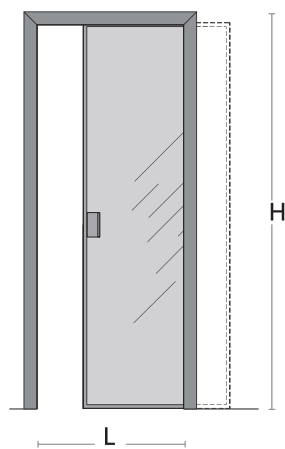

La porta viene fornita completa di stipite telescopico in alluminio per pareti con spessore da 90 a 130 mm nella stessa finitura del telaio dell'anta.

I vetri, disponibili in una vastissima gamma di finiture, sono certificati secondo le normative di sicurezza ANSI Z97.1 e UNI ENI 2150 (ad eccezione di 533. armato).

Sono disponibili anche pannelli in gres o in legno, con diverse finiture ed essenze.

Le due versioni ad anta singola e ad anta doppia possono essere fornite con o senza serratura.

A richiesta vengono forniti anche i controtelai per cartongesso e intonaco.

The **Sherazade Pocket Frame** doors are custommade, can be integrated into the most common common systems of sliding pocket doors with jamb and have a monolithic 6 mm. or laminated glass 3+3 mm thick tempered glass inserted by means of a seal in the center of the aluminum frame, which is supplied in five different finishes.

The door is supplied with telescopic aluminum jambs, for walls with thickness from 90 up to 130 mm, in the same finish as the door frame.

The glass, available in a wide range of finishes are certified according to the safety regulation ANSI Z97.1 and UNI ENI 2150 (with the exception of 533. armato).

Panels in stoneware and in wood with different finishes and essences are available too.

The two versions, with single or double door, can be provided with or without lock.

Subframes for plasterboard or brick walls can be provided on demand.

codice
code
SPOF1