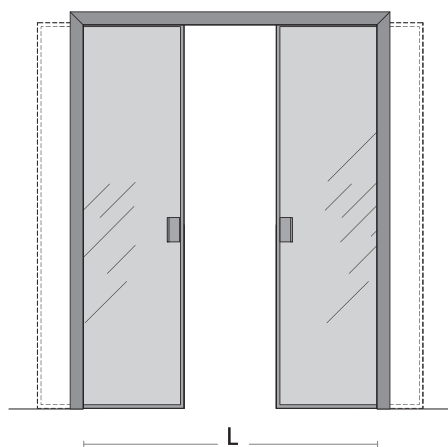

SHERAZADE

Design Piero Lissoni

SHERAZADE POCKET FRAME

codice
code
SPOF2M