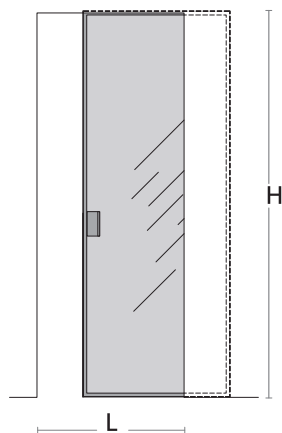

I vetri, disponibili in una vastissima gamma di finiture, sono certificati secondo le normative di sicurezza ANSI Z97.1 e UNI ENI 2150 (ad eccezione di 533, armato). Sono disponibili anche pannelli in gres o in legno, con diverse finiture ed essenze.

Le due versioni ad anta singola e ad anta doppia possono essere fornite con o senza serratura.

A richiesta vengono forniti anche i controtelai per cartongesso e intonaco.

The Sherazade Pocket doors are custom-made, can be integrated into the most common systems of frameless sliding pocket doors such as Scigno Essential® sliding and Eclisse® Syntesis Line and The monolithic 6 mm. or laminated glass 3+3 mm thick tempered glass is inserted by means of a seal in the center of the aluminum frame, which is supplied in five different finishes.

The glass, available in a wide range of finishes are certified according to the safety regulation ANSI Z97.1 and UNI ENI 2150 (with the exception of 533, armato).

Panels in stoneware and in wood with different finishes and essences are available too.

The two versions, with single or double door, can be supplied with or without the lock. Subframes for plasterboard or brick walls can be provided on demand.

codice
code
SPO1