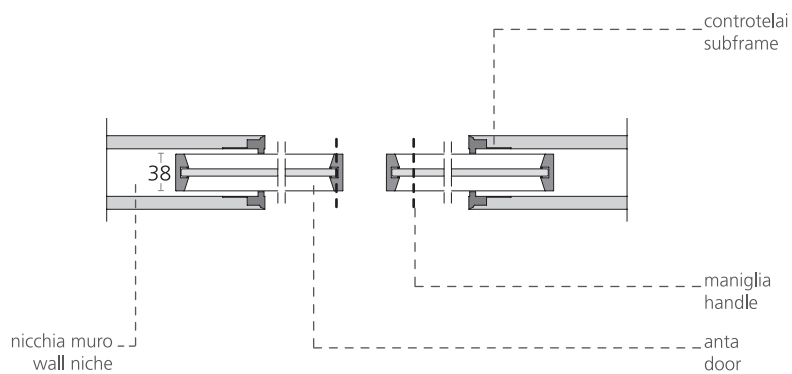

The two versions, with single or double door, can be supplied with or without the lock. Subframes for plasterboard or brick walls can be provided on demand.

codice
code
SPO1

SHERAZADE

Design Piero Lissoni

SHERAZADE POCKET

codice
code
SPO2

GLAS
ITALIA

Sede, direzione commerciale e showroom: Via Cavour 29 - 20846 Macherio (MB)
tel. +39 039.23 23 202 ra - fax +39 039.23 23 212 - e-mail: glas@glasitalia.com - www.glasitalia.com