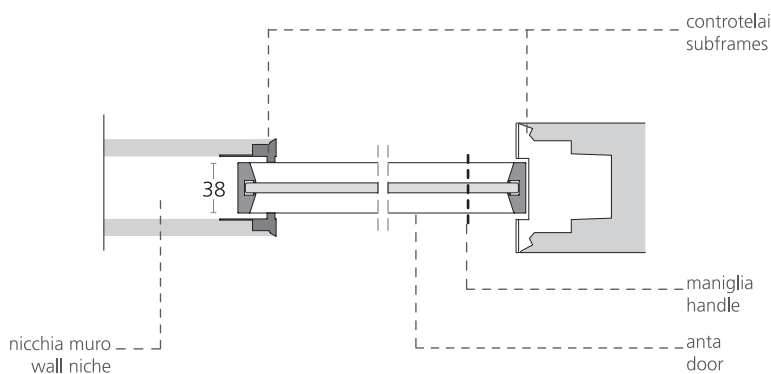

SHERAZADE

Design Piero Lissoni

SHERAZADE POCKET

Le ante Sherazade Pocket, prodotte su misura e perfettamente integrabili nei più diffusi sistemi di porte scorrevoli a scomparsa senza stipite, quali Scigno Essential® Scorrevole ed Eclisse® SyntesisLine, hanno un vetro temperato monolitico da 6 mm o stratificato 3+3 mm inserito tramite una guarnizione al centro di un telaio d'alluminio, fornito in cinque diverse finiture.

I vetri, disponibili in una vastissima gamma di finiture, sono certificati secondo le normative di sicurezza ANSI Z97.1 e UNI ENI 2150 (ad eccezione di 533, armato). Sono disponibili anche pannelli in gres o in legno, con diverse finiture ed essenze.

Le due versioni ad anta singola e ad anta doppia possono essere fornite con o senza serratura.

A richiesta vengono forniti anche i controtelai per cartongesso e intonaco.

The Sherazade Pocket doors are custom-made, can be integrated into the most common systems of frameless sliding pocket doors such as Scigno Essential® sliding and Eclisse® Syntesis Line and The monolithic 6 mm. or laminated glass 3+3 mm thick tempered glass is inserted by means of a seal in the center of the aluminum frame, which is supplied in five different finishes.

The glass, available in a wide range of finishes are certified according to the safety regulation ANSI Z97.1 and UNI ENI 2150 (with the exception of 533, armato).

Panels in stoneware and in wood with different finishes and essences are available too.

The two versions, with single or double door, can be supplied with or without the lock. Subframes for plasterboard or brick walls can be provided on demand.

codice
code
SPO1