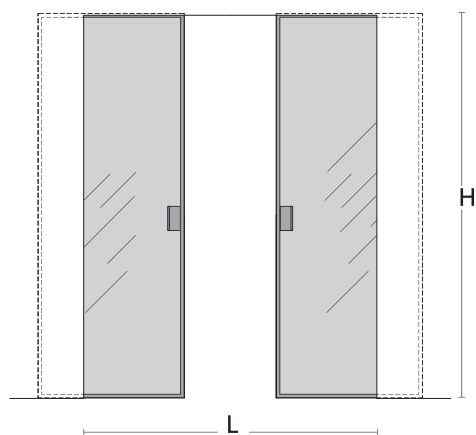

The two versions, with single or double door, can be supplied with or without the lock. Subframes for plasterboard or brick walls can be provided on demand.

codice
code
SPO1

SHERAZADE

Design Piero Lissoni

SHERAZADE POCKET

codice
code
SPO2

GLAS
ITALIA

Sede, direzione commerciale e showroom: Via Cavour 29 - 20846 Macherio (MB)
tel. +39 039.23 23 202 ra - fax +39 039.23 23 212 - e-mail: glas@glasitalia.com - www.glasitalia.com